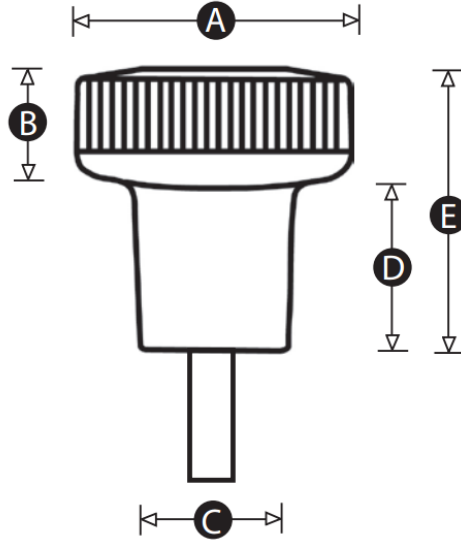

G26MPK Male Thumbscrew Knob

Features

- Suited to a push/pull action
- Raised profile allows a operator's fingers to fit under the knurled head

Material

- Body: High impact resistant thermoplastic, matt black finish
- Thread: Zinc plated steel

Part No.	A	B	C	D	E	Thread Size	Thread Length
G26MPK-15721W	20	10	14	10	20	M4	10
G26MPK-15722S						M5	16
G26MPK-15723Z	25	10	17	15	25	M6	16
G26MPK-15724V						M8	25
G26MPK-15725R	30	11	18	19	30	M8	20
G26MPK-15726Y						M10	30